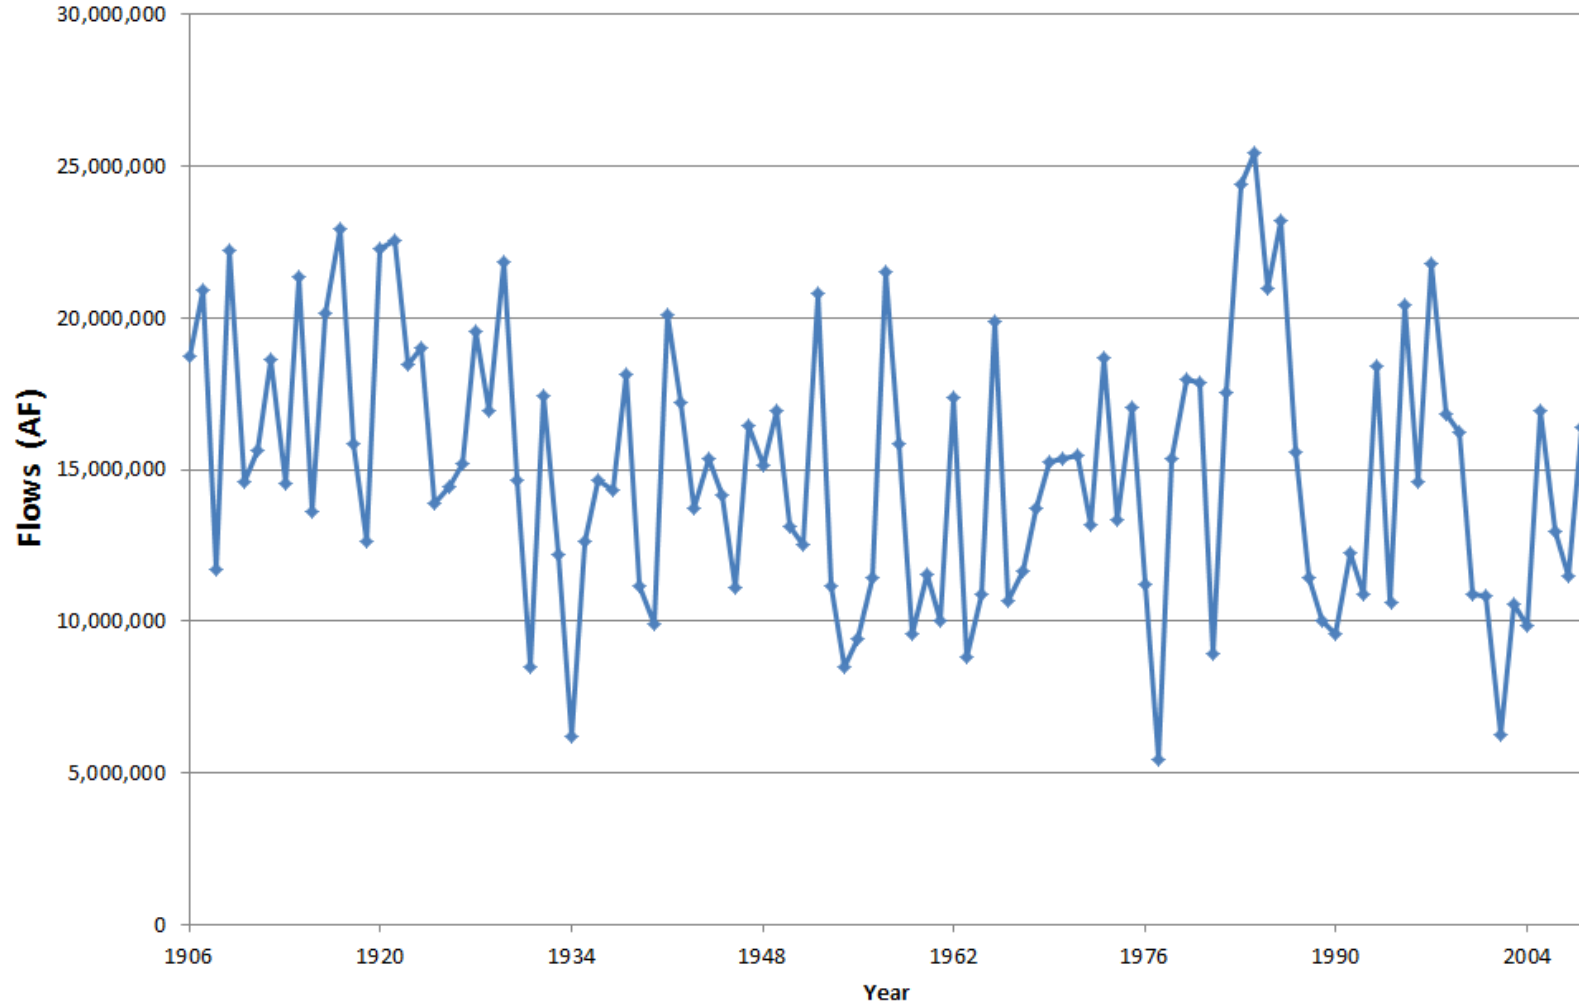

### Colorado River Natural Flows (1906-2008) at Lees Ferry, AZ

Source: <http://www.usbr.gov/lc/region/g4000/NaturalFlow/current.html>